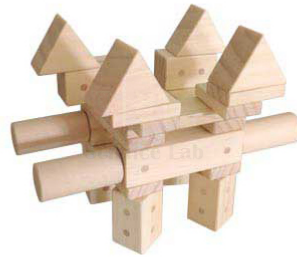

THE LAB EQUIPMENT

Email : sales@thelabequipment.com

Phone: +91-8759245890

Product Name :

Magnetic Wooden Blocks

Product Code :

SLE/MG/21

Description :

Encourage imaginative play through design and construction, as well as teaching children about magnets.

The magnets are covered by wood giving a clean and natural look to each block.

The set contains 30 wooden blocks in six shapes.

Large rectangle: L:10 x W:3cm.

Contact Science Lab for your Educational School Science Lab Equipments. We are best technical educational equipments manufacturers, technical educational equipments manufacturer, technical educational equipments supplier, technical educational instruments, technical educational instruments exporter, technical educational instruments manufacturer, vocational training lab instruments exporter.