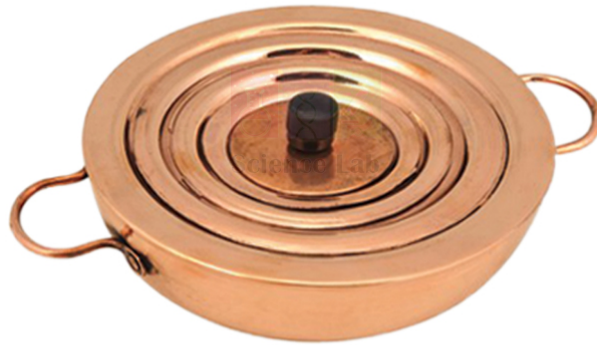

THE LAB EQUIPMENT

Email : sales@thelabequipment.com

Phone: +91-8759245890

Product Name :

Water Bath

Product Code :

SLE/WB/02

Description :

Science Lab Export Hemispherical, made of thick copper sheet, with a set of concentric rings and 2 handles.

Contact Science Lab for your Educational School Science Lab Equipments. We are best scientific lab equipments manufacturers, scientific laboratory equipments manufacturer, technical educational equipment manufacturer, technical lab equipments manufacturers, tvet lab equipment manufacturers, vocational training lab equipments exporter.