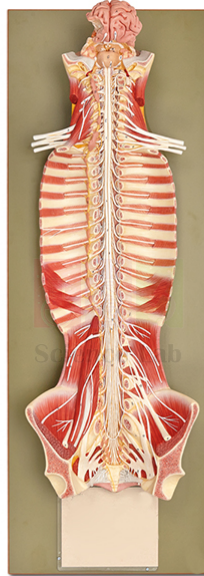

THE LAB EQUIPMENT

Email : sales@thelabequipment.com

Phone: +91-8759245890

Product Name :

Human Nervous System Model

Product Code :

SLE/A/145

Description :

Life size.

On base. Size, 32 x 19 x 90 cm.

The sympathetic trunk is shown on left side.

Brain, brain stem, spinal cord, and spinal nerves are shown in position in vertebral column.