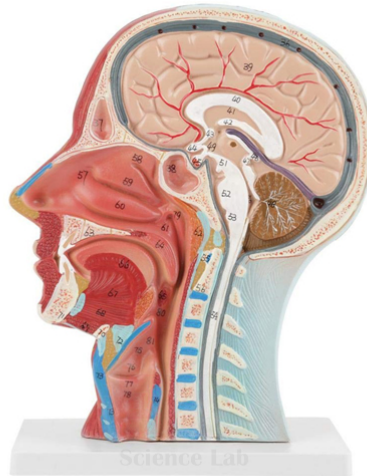

THE LAB EQUIPMENT

Email : sales@thelabequipment.com

Phone: +91-8759245890

Product Name :

Human Head Section Model

Product Code :

SLE/A/125

Description :

About life size.

Mounted on a base.

Size, 26 × 33 × 5 cm.

Relief model of human head in median section shows all relevant structures of the oronasal and buccal cavities, cervical spine, and brain.

Contact Science Lab for your Educational School Science Lab Equipments. We are best educational equipment manufacturers india, educational equipments, educational equipments exporter, educational equipments exporters, educational equipments for science labs, educational lab equipment export.