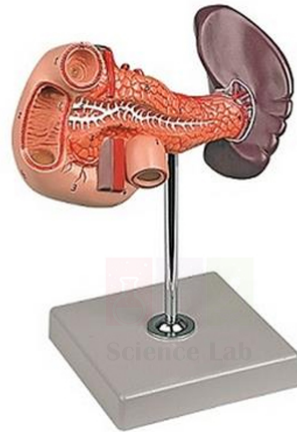

THE LAB EQUIPMENT

Email : [sales@thelabequipment.com](mailto:sales@thelabequipment.com)

Phone: +91-8759245890

**Product Name :**

Human Spleen, Duodenum, and Pancreas  
Model

**Product Code :**

SLE/A/108

**Description :**

Life size.

On stand with base.

Size, 12 x 22 x 23 cm H.

Shows pancreatic duct, blood vessels, and partially opened duodenum.

Contact Science Lab for your Educational School Science Lab Equipments. We are best educational laboratory instrument suppliers, educational laboratory instruments exporters, educational laboratory microscopes, educational laboratory suppliers, educational physics lab equipments, educational science equipments.