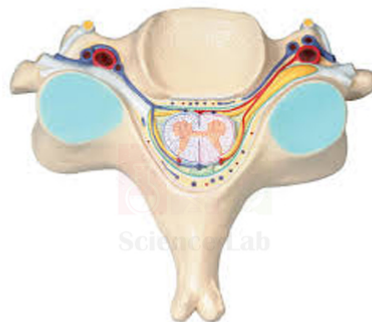

THE LAB EQUIPMENT

Email : sales@thelabequipment.com

Phone: +91-8759245890

Product Name :

Human Spinal Cord Section Model

Product Code :

SLE/A/93

Description :

About 7x life size.

On base.

Size, 40 x 10 x 28 cm

Cross section showing spinal nerves, spinal ganglion, and blood vessels of the 5th cervical vertebra.

Contact Science Lab for your Educational School Science Lab Equipments. We are best scientific educational lab equipments, scientific equipments manufacturers, scientific lab equipment manufacturers, scientific lab plasticware, scientific laboratory equipment manufacturer, scientific laboratory equipment supplier.