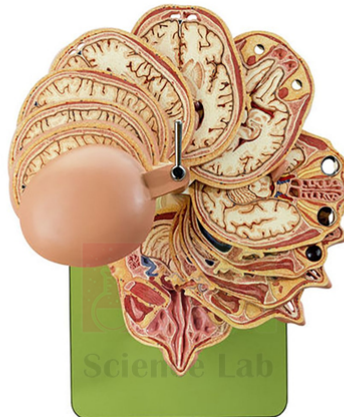

THE LAB EQUIPMENT

Email : sales@thelabequipment.com

Phone: +91-8759245890

Product Name :

Horizontally Sectioned Model of the Human Head

Product Code :

SLE/A/69

Description :

Life size.

10 horizontal sections.

Mounted on a base.

Size: 34 x 46 x 30 cm.

Horizontal cross sections through the head and is oriented in the usual plane for CT and MR imaging.

Contact Science Lab for your Educational School Science Lab Equipments. We are best school science lab equipments suppliers in india, school science lab instruments, school science lab instruments exporter, school science lab instruments manufacturer, school scientific equipments, science educational equipment.