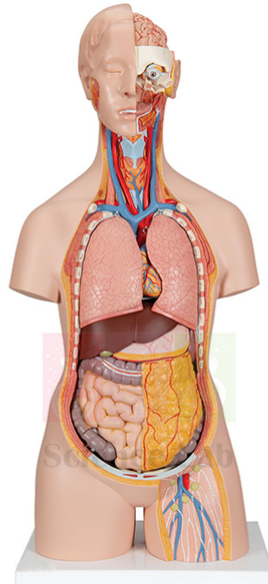

THE LAB EQUIPMENT

Email : sales@thelabequipment.com

Phone: +91-8759245890

Product Name :

Human Muscular Torso with Head and Open
Back Model

Product Code :

SLE/A/68

Description :

Life size.

Size: 90 x 39 x 26 cm.

This amazingly detailed model made of separates into 32 parts and has interchangeable female and male genital organs (4 parts).