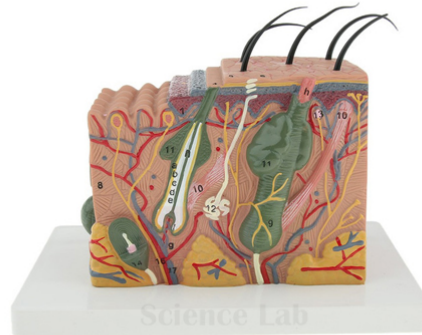

THE LAB EQUIPMENT

Email : sales@thelabequipment.com

Phone: +91-8759245890

Product Name :

Human Skin Section Model

Product Code :

SLE/A/37

Description :

About 70x life size.

Mounted on a sturdy base.

Size, 21 x 20 x 11 cm.

A 1-piece section through the human scalp shows various tissue components, along with excellent detailing of hairs, sebaceous and sweat glands, and sensory receptors.