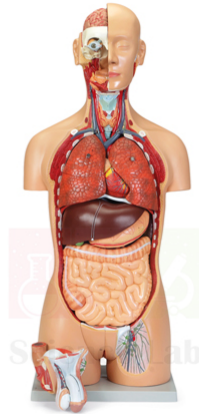

THE LAB EQUIPMENT

Email : [sales@thelabequipment.com](mailto:sales@thelabequipment.com)

Phone: +91-8759245890

**Product Name :**

Deluxe Human Male and Female Torso  
Model

**Product Code :**

SLE/A/22

**Description :**

Life size, 27-part torso features open back with musculature, vertebral column, paravertebral nerve branches, and removable vertebra with section of spinal cord.

Partial dissection of head showing anatomy of buccal cavity, including vasculature, muscles, glands, and osseous structures.

Half of brain is removable, allowing view of internal structure.

Also includes interchangeable male and female urogenital inserts.