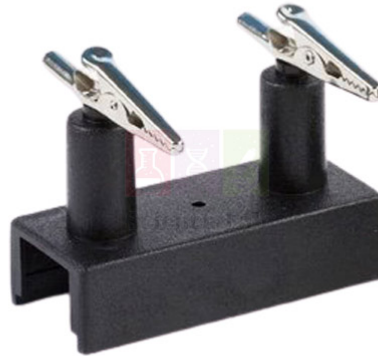

THE LAB EQUIPMENT

Email : sales@thelabequipment.com

Phone: +91-8759245890

Product Name :

Component Holder

Product Code :

SLE/PHY/40

Description :

Pack of 8 mounted clips to hold components in physics investigations.
High quality holders that can be used for a variety of experiments.

Contact ScienceLab for your Educational School Science Lab Equipments. We are best engineering educational equipments, high school science lab equipment manufacturers, lab equipment exporters, lab equipments manufactruers, lab instruments manufactruers, mathematics lab equipments manufacturers.