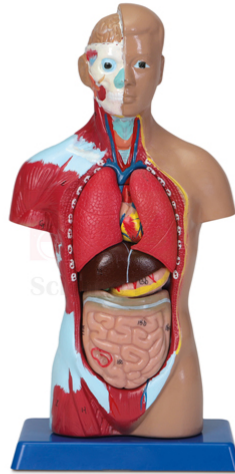

THE LAB EQUIPMENT

Email : sales@thelabequipment.com

Phone: +91-8759245890

Product Name :

Human Micro Sexless Torso Model

Product Code :

SLE/A/11

Description :

On blue base.

Size (with base): 10-1/4 x 5 x 3-1/4" (26 x 12.7 x 8.3 cm).

Miniature torso features removable organs and exposed musculature on the right side of the body.

The right side of the brain and the bones of the face are also exposed.

Lungs, heart, liver, stomach, and intestines are removable for closer inspection.

Comes with numbered, laminated key that identifies 27 anatomical features and 11 major muscles.