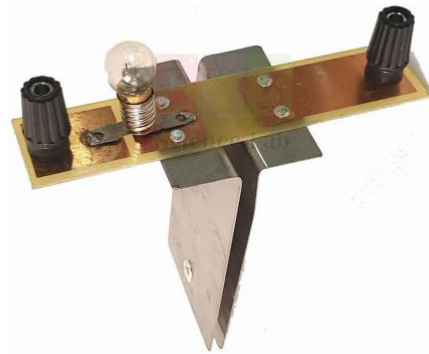

THE LAB EQUIPMENT

Email : sales@thelabequipment.com

Phone: +91-8759245890

Product Name :

Conductivity Demonstrator

Product Code :

SLE/CH/99

Description :

Consists of two platinum electrodes connected to a non conductive support with a light globe and terminals. Attach the apparatus to a power supply (battery pack or 6V power supply), immerse it into a beaker of solution and watch if electricity is generated.

Contact Science Lab for your Educational School Science Lab Equipments. We are best technical educational instruments supplier, technical institute lab equipments, technical lab equipments manufacturers, top lab equipments manufacturers, tvet lab equipment manufactruers, vocational training lab equipments exporter, vocational training lab equipments manufacturers.