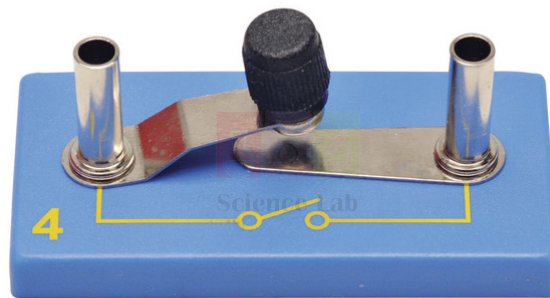

THE LAB EQUIPMENT

Email : sales@thelabequipment.com

Phone: +91-8759245890

Product Name :

Circuits Kit Push Switch

Product Code :

SLE/PHY/35

Description :

Circuits Kit Spares

Spare components for Circuits Kit

Push Switch

Components mounted on sturdy panels for ease of use and storage.

Contact ScienceLab for your Educational School Science Lab Equipments. We are best school lab equipments supplier, school lab export, school lab exporter, school laboratory equipment manufacturers, school laboratory equipment suppliers, school science equipments.