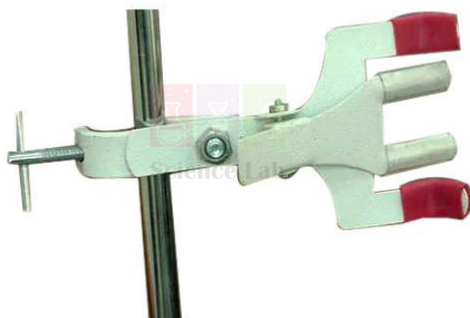

## Description :

Depressed Burette Clamp made of thick M.S. Sheet, all diepressed symmetrically non-breakable holds and Burette straight two jaws have V-grooves in which Burette rests and other presses it due to spring force.

Well chrome plated.

Bosshead can accommodate upto 18mm dia rod.

For Single Burette.

For Double Burette.

Contact Science Lab for your Educational School Science Lab Equipments. We are best technical educational equipments manufacturers, technical educational equipments manufacturer, technical educational equipments supplier, technical educational instruments, technical educational instruments exporter, technical educational instruments manufacturer, vocational training lab instruments exporter.