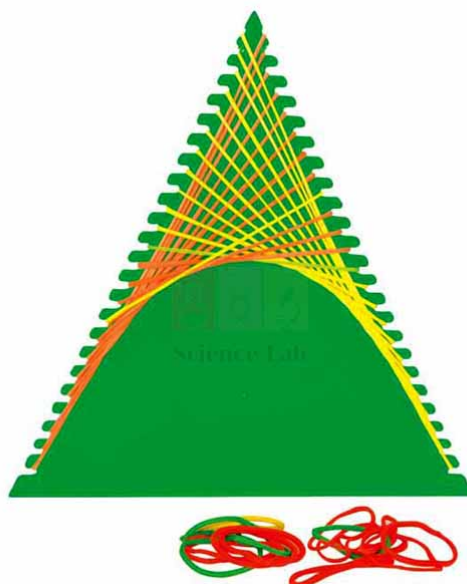

THE LAB EQUIPMENT

Email : sales@thelabequipment.com

Phone: +91-8759245890

Product Name :

Construction of Parabola

Product Code :

SLE/MAT/79

Description :

Plastic triangular plate with equally marked slots of division are joined together with the help of rubber bands to construct Parabola.

Total number of slots in plate is 24 on each side.

Size: 19cm x 20cm