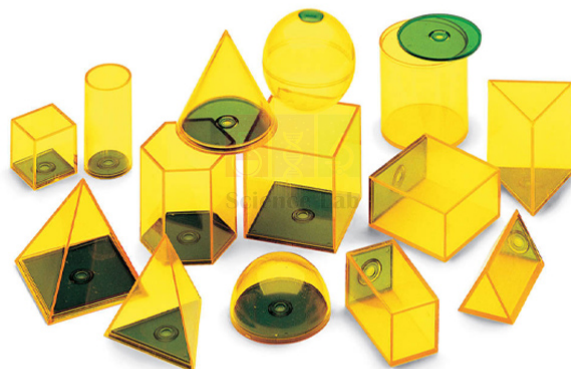

THE LAB EQUIPMENT

Email : sales@thelabequipment.com

Phone: +91-8759245890

Product Name :

Relational GeoSolids

Product Code :

SLE/MAT/66

Description :

Hollow, cylinders, cubes, size-related spheres, cones, rectangles, pyramids and polyhedra have removable stoppers, allowing students to fill them with rice or sand.

Demonstrate the relationship between shape, size and volume with this set of 14 clear plastic geometric shapes.