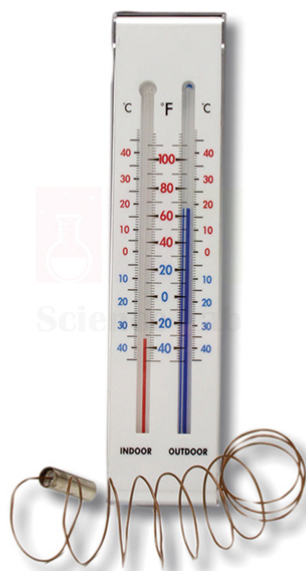

THE LAB EQUIPMENT

Email : sales@thelabequipment.com

Phone: +91-8759245890

Product Name :

Indoor/Outdoor Thermometer

Product Code :

SLE/ME/38

Description :

Range: -55 to 55° C and -50 to 130° F.

Size: 2 1/4 x 9" H.

Read outside and inside temperatures from inside on the same °C and °F scales.

Contact Science Lab for your Educational School Science Lab Equipments. We are best educational equipment manufacturers india, educational equipments, educational equipments exporter, educational equipments exporters, educational equipments for science labs, educational lab equipment export.