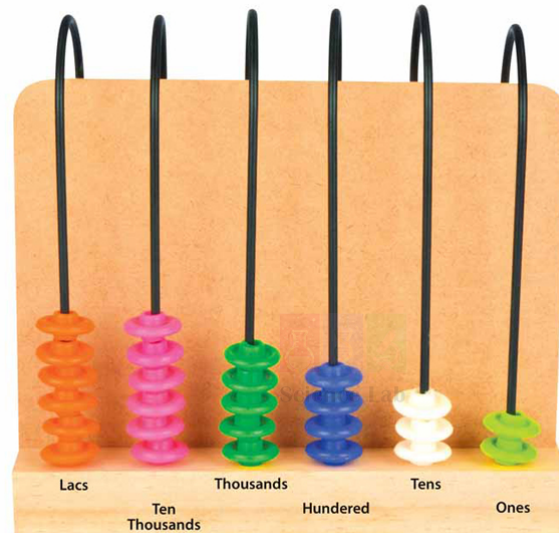

THE LAB EQUIPMENT

Email : sales@thelabequipment.com

Phone: +91-8759245890

Product Name :

Game of Place Value

Product Code :

SLE/MAT/56

Description :

This U-Shaped wire abacus with 6 wires and 9 beads in each wire is used to learn the concept of place value of different number up to lakh.

Forming numbers with given digits and hence building greatest/smallest number is fun to learn.

Set of 54 Beads with 6 Wire.

Size: 20cm x 7cm