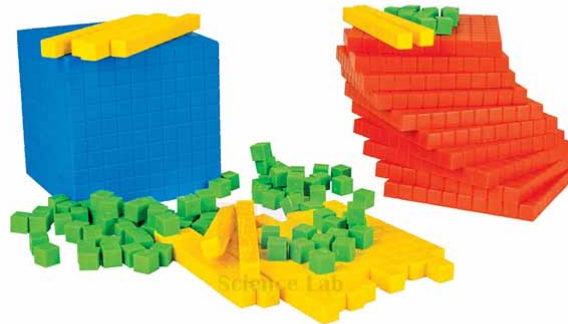

THE LAB EQUIPMENT

Email : sales@thelabequipment.com

Phone: +91-8759245890

Product Name :

Base Ten Blocks

Product Code :

SLE/MAT/19

Description :

It is one of the best resources to understand the abstract base ten concept which is base of our decimal number system. Place Value is a very basic concept of mathematics which can be introduced and explored best with base ten blocks.

It provides hands-on experiences to explore the concept of place value, and maths operation of addition, subtraction, multiplication and division as well as concept of mensuration and decimals. Children learn Maths concept faster and for longer duration when they have concrete experiences.

Base Ten manipulative consist of units, rod or long (equivalent to 10 units), flats (equivalent to 100 cubes and 10 x 10 x 10 cm cube).