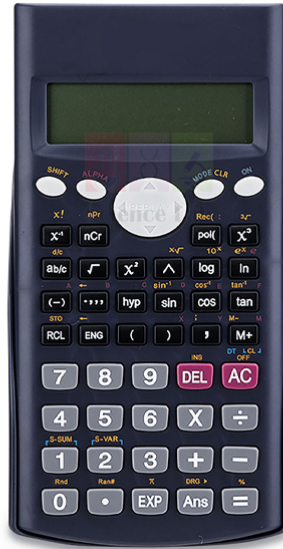

THE LAB EQUIPMENT

Email : sales@thelabequipment.com

Phone: +91-8759245890

Product Name :

Calculator Scientific

Product Code :

SLE/MAT/10

Description :

This economical scientific calculator features 10-digit display; 56 programmed functions; memory and statistic calculation; binary – octal – decimal – and hexadecimal calculations and auto shutoff. Sharp and Casio models on request. Necessary – for example – for advanced trigonometric functions and investigating algebraic algorithms such as permutations and combinations. Battery operated.