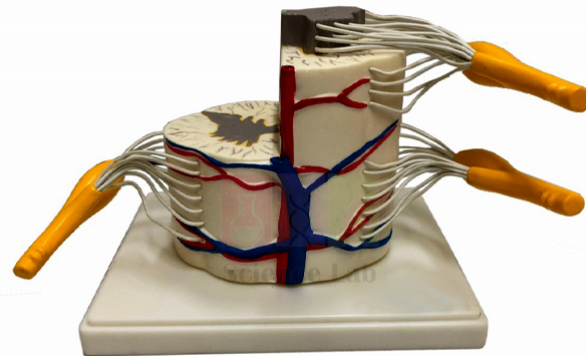

THE LAB EQUIPMENT

Email : [sales@thelabequipment.com](mailto:sales@thelabequipment.com)

Phone: +91-8759245890

**Product Name :**

Human Vertebral And Partial Spinal Cord  
Model

**Product Code :**

SLE/BL/100

**Description :**

This model replicates a segment of the upper thoracic spinal cord at six times life size. Model is made of vinyl plastic for durability. Anterior and posterior nerve roots are exposed and color coded. **Size (cm) :** 30x15x15