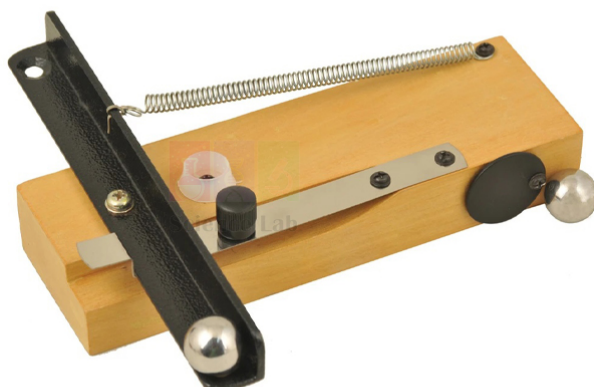

THE LAB EQUIPMENT

Email : sales@thelabequipment.com

Phone: +91-8759245890

Product Name :

Apparatus Falling Bodies (Projectile)

Product Code :

SLE/PHY/10

Description :

Showing that horizontal and vertical motions are independent of each other. On releasing the catch -one steel ball drops vertically while the other is projected horizontally both hitting the floor at the same time. Consists of a wooden block 190 x 58 x 30 mm approx. with a pivoted L-section spring loaded metal launching bar with a trigger catch. Supplied with 2 steel balls with storage recess in the block.