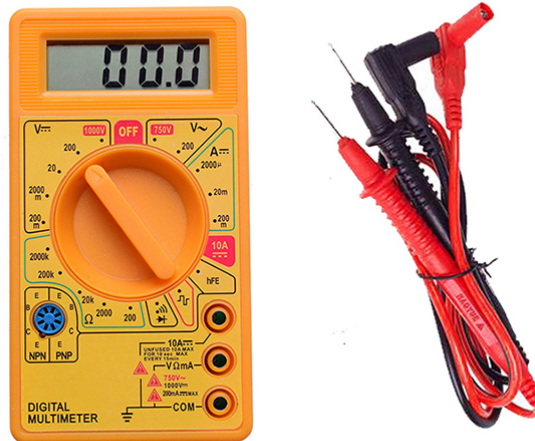

THE LAB EQUIPMENT

Email : sales@thelabequipment.com

Phone: +91-8759245890

Product Name :

Multimeter

Product Code :

SCL-658/03a

Description :

Display figures 15mm with automatic disconnection

With position selector for measuring ranges: voltage up to 600 V, ACV and DCV, intensity 20 ma. 10 a acv and DVC, capacity 20 μ f, resistance 200 Ω ..200k Ω conductor with probes and battery included