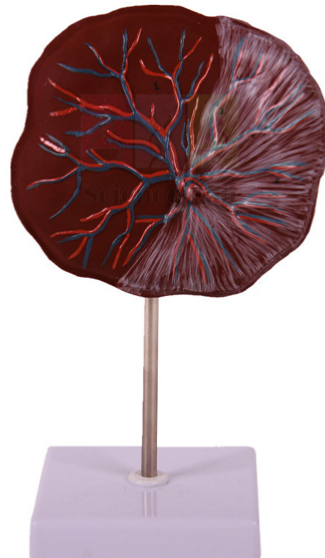

THE LAB EQUIPMENT

Email : sales@thelabequipment.com

Phone: +91-8759245890

Product Name :

Human Placenta Model

Product Code :

SLE/BL/79

Description :

Mounted on stand. Shows the structure of placenta and the relation between placenta and umbilical cord. 7 positions are displayed. Made of Advanced PVC.

Website: <https://thelabequipment.com>, **Email:** sales@thelabequipment.com