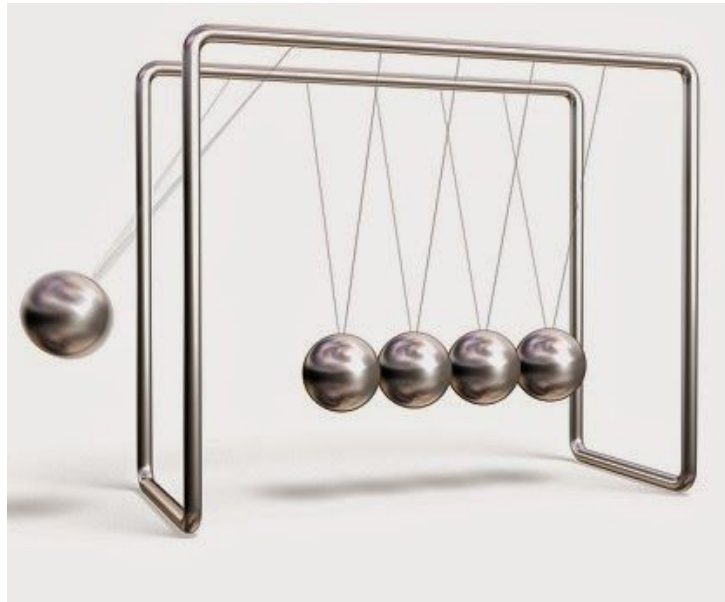

THE LAB EQUIPMENT

Email : [sales@thelabequipment.com](mailto:sales@thelabequipment.com)

Phone: +91-8759245890

**Product Name :**

Newton's Pendulum (Newton's Cradle)

**Product Code :**

SCL1321/09

### **Description :**

Support on which 5 steel balls are attached with two wires on a straight line

At the deviation of a ball from the extreme, the impulse and energy is transmitted to the ball in the opposite extreme, without changing position of the intermediate balls

Minimum balls diameter 15 mm

The length of the suspension wire 120 mm