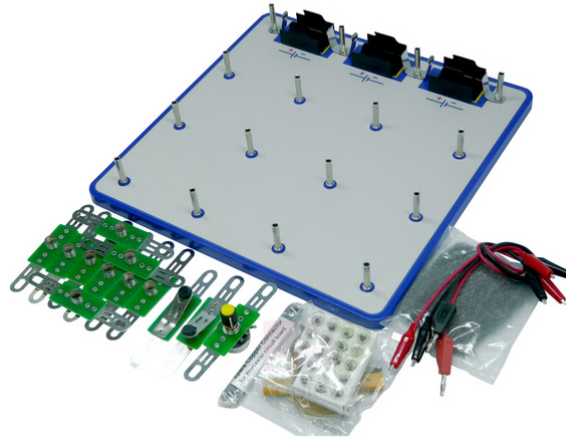

THE LAB EQUIPMENT

Email : sales@thelabequipment.com

Phone: +91-8759245890

Product Name :

Worcester Circuit Board Kit

Product Code :

SLE/PHY/321

Description :

A light dependent resistor, fully covered resistor of 10 ohms.
In normal room conditions resistance of 250 ohms approx.

Contact Science Lab for your Educational School Science Lab Equipments. We are best school science lab equipments suppliers in india, school science lab instruments, school science lab instruments exporter, school science lab instruments manufacturer, school scientific equipments, science educational equipment.