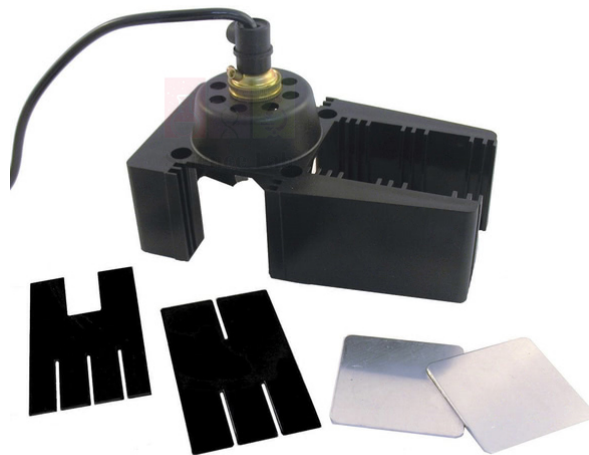

THE LAB EQUIPMENT

Email : sales@thelabequipment.com

Phone: +91-8759245890

Product Name :

Raybox, 12V

Product Code :

SLE/PHY/283

Description :

This Ray box has three openings, two of which can be used simultaneously by two sets of pupils. A front opening provides seven grooves for accessories and lenses which have been designed so that when used with a biconvex cylindrical lens of 75 mm focal length, divergent or convergent rays are obtained through the slit plate.

The two side openings each have two slots for accommodating blanking plates, 50 mm slide accessories.

Only a minimum of accessories are needed to cover a wide range of optics experiments.

Supplied with a 2 meter with two 4mm plugs, 12V, 24W B15 bulb, bulb holder, slit plate, aluminium blanking plates and instruction manual.

Power supply not included.

Technical Specifications :

Cable Length: 2 meter

Connection Type: 2x 4mm plugs

Bulb Type: 12V 24W B15 bulb

Contact Science Lab for your Educational School Science Lab Equipments. We are best school educational lab equipments manufacturers, school lab equipment export, school lab equipment exporter, school lab equipment manufacturer, school lab equipment manufacturers, school lab equipment manufacturers in india.