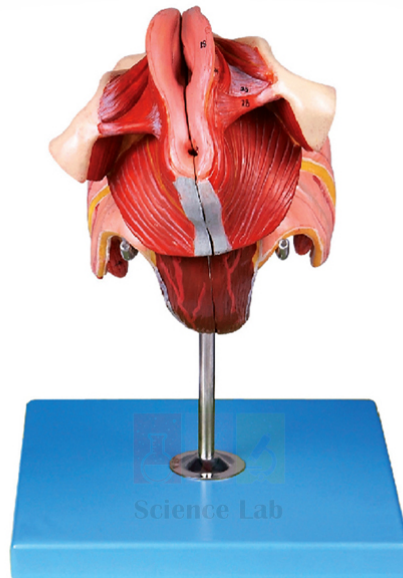

THE LAB EQUIPMENT

Email : [sales@thelabequipment.com](mailto:sales@thelabequipment.com)

Phone: +91-8759245890

**Product Name :**

Human Female Genital Organs Model

**Product Code :**

SLE/BL/54

## **Description :**

It shows internal and external female genital organs.

Made of advanced PVC.

Shows 40 positions.

Dissected and mounted on a stand.

Contact Science Lab for your Educational School Science Lab Equipments. We are best engineering educational equipments, high school science lab equipment manufacturers, lab equipment exporters, lab equipments manufactruers, lab instruments manufactruers, mathematics lab equipments manufacturers.