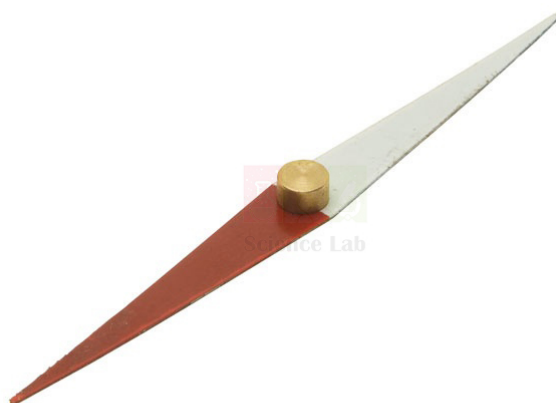

THE LAB EQUIPMENT

Email : sales@thelabequipment.com

Phone: +91-8759245890

Product Name :

Magnetic Needle, Brass

Product Code :

SLE/PHY/238

Description :

Magnetic Needles

Length: 75mm, Brass

Carbon steel needle with jewel or brass pivot bearing.

Contact Science Lab for your Educational School Science Lab Equipments. We are best burette pinchclip medium wall supplier, chemistry lab equipments manufacturers, chemistry lab equipments manufacturer, education lab supplies, educational biology lab equipments, educational biology lab instruments.