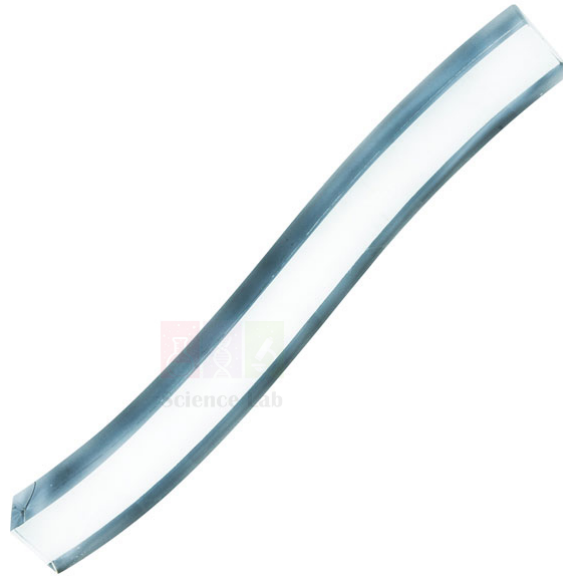

THE LAB EQUIPMENT

Email : sales@thelabequipment.com

Phone: +91-8759245890

Product Name :

Light Guide Demonstrator

Product Code :

SLE/PHY/231

Description :

An 'S' shaped acrylic bar 220 x 20 x 20mm which can be used with the Raybox to demonstrate total internal reflection.

The bottom of the bar is painted white to aid visibility.

It helps students to understand the principles of optical communications.