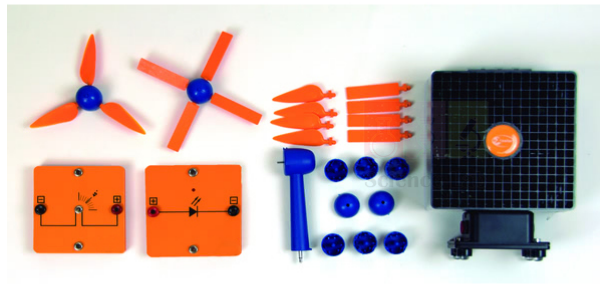

THE LAB EQUIPMENT

Email : sales@thelabequipment.com

Phone: +91-8759245890

Product Name :

Solar Wind Basic

Product Code :

SLE/PHY/226

Website: <https://thelabequipment.com>, **Email:** sales@thelabequipment.com

plot. no.296. Sector 5. Vaishali. Ghaziabad. Uttar Pradesh 201010