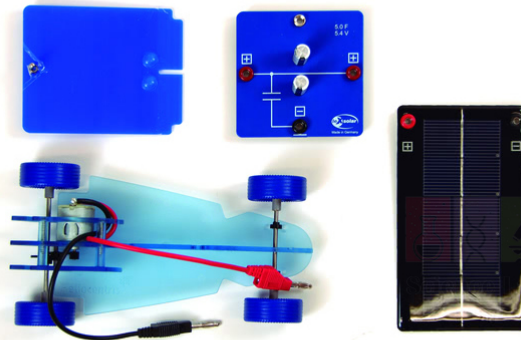

THE LAB EQUIPMENT

Email : sales@thelabequipment.com

Phone: +91-8759245890

Product Name :

Solar EMobility Basic

Product Code :

SLE/PHY/207

Website: <https://thelabequipment.com>, **Email:** sales@thelabequipment.com

plot. no.296. Sector 5. Vaishali. Ghaziabad. Uttar Pradesh 201010