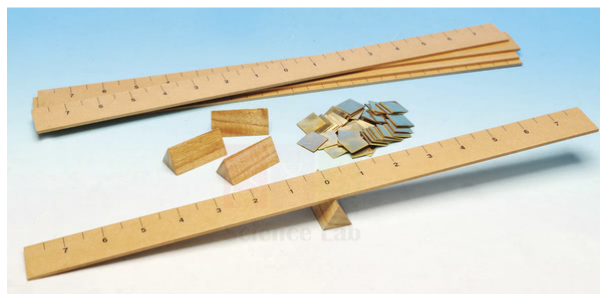

THE LAB EQUIPMENT

Email : sales@thelabequipment.com

Phone: +91-8759245890

Product Name :

Levers Kit

Product Code :

SLE/PHY/202

Description :

Designed as a kit for eight pupils consisting of five plywood beams 600 x 44 x 3mm graduated every 38mm.

Each has a groove across its centre to locate the fulcrum point.

Masses of the blanks are matched to $\pm 1\%$.

Also included are four fulcrums 32 x 32 x 64mm and forty 25mm square metal blanks.

Contact Science Lab for your Educational School Science Lab Equipments. We are best school science lab equipments suppliers in india, school science lab instruments, school science lab instruments exporter, school science lab instruments manufacturer, school scientific equipments, science educational equipment.

Website: <https://thelabequipment.com>, **Email:** sales@thelabequipment.com

plot. no.296. Sector 5. Vaishali. Ghaziabad. Uttar Pradesh 201010