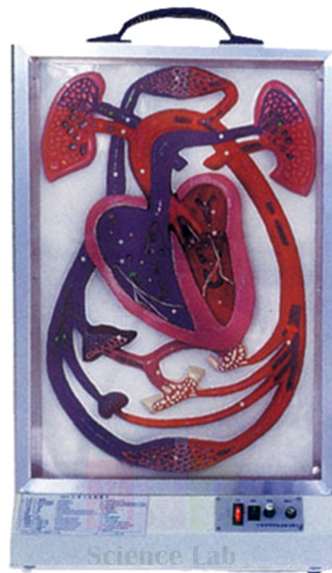

THE LAB EQUIPMENT

Email : [sales@thelabequipment.com](mailto:sales@thelabequipment.com)

Phone: +91-8759245890

**Product Name :**

Human Cardiac Beat And Blood Circulation

**Product Code :**

SLE/BL/47

## Description :

**Size (cm) :** 41x17x71. Provides a section feature of enlarged heart and blood circulation diagram. The wall of heart is made of flexible material which can demonstrate the heart beating by the mechanical power behind it. The valves can also show the opening and closing. Blood circulation is shown by light flash which in red represent arteries, in blue represent vein. It needs power supply.