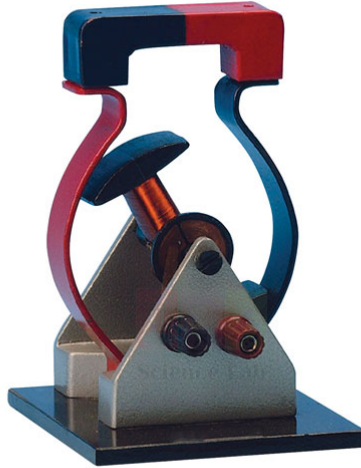

## Description :

Simple form of DC electric motor having 2-pole armature wound with enamelled copper wire and a permanent magnetic field provided by a removable bar magnet.

The motor operates on 6-8V DC.

A disc-type commutator is incorporated and external connection to the phosphor-bronze brushes is by means of a pair of 4mm sockets.

Contact Science Lab for your Educational School Science Lab Equipments. We are best mathematics lab equipments suppliers, mathematics lab kit, mathematics lab kits india, maths kits ,maths lab equipment manufacturers in india, maths lab equipment suppliers.