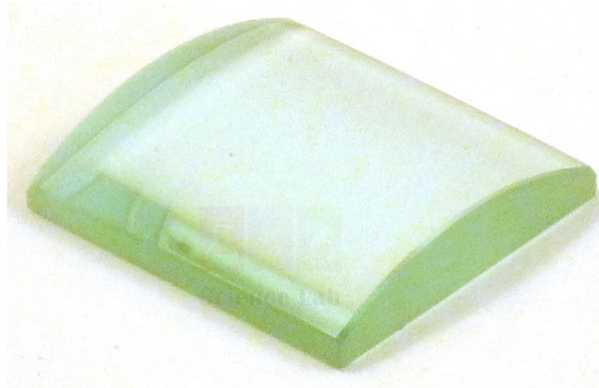

THE LAB EQUIPMENT

Email : sales@thelabequipment.com

Phone: +91-8759245890

Product Name :

Lenses Cylindrical Glass,
Planoconvex

Product Code :

SLE/PHY/110

Description :

Type: Planoconvex

Dimensions: 50x45

Focal length: 75mm

Single high quality precision finished lens for a variety of light and optics experiments.
Individually pouched and supplied in a neat presentation case.