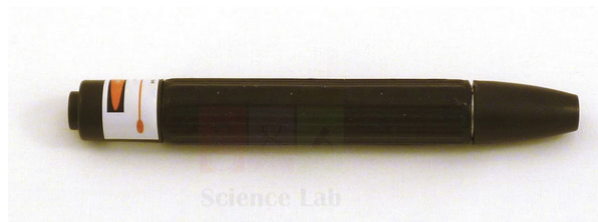

## **Description :**

This inexpensive and lightweight laser pen is useful for ray optics demonstrations and simple diffraction work.

To help with this you do not have to keep your finger on the button.

Once pressed the pen will stay on until the button is pressed again.