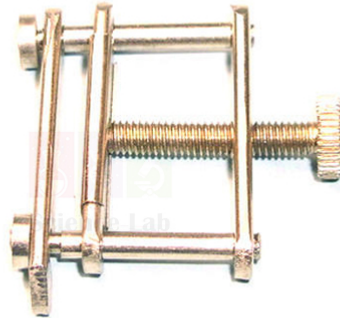

THE LAB EQUIPMENT

Email : sales@thelabequipment.com

Phone: +91-8759245890

Product Name :

Hoffman Clips

Product Code :

SLE/CH/212

Description :

Material: Brass

Finish: Nickel Coated

Nickel-plated brass clip with projecting plate to prevent damage to tubing by end of screw.

With hinged bottom bar for direct fitting and removal without access to ends of tube.