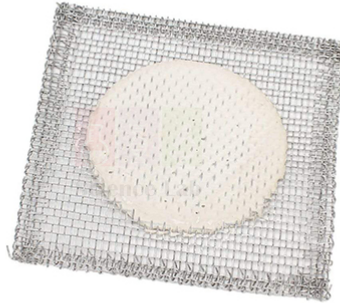

THE LAB EQUIPMENT

Email : [sales@thelabequipment.com](mailto:sales@thelabequipment.com)

Phone: +91-8759245890

**Product Name :**

Gauze Wire, Ceramic Centre

**Product Code :**

SLE/CH/206

### **Description :**

Ceramic centred gauzes in 125mm or 150mm sizes.

**Shape:** Square

Our gauze wires are 100% asbestos free.