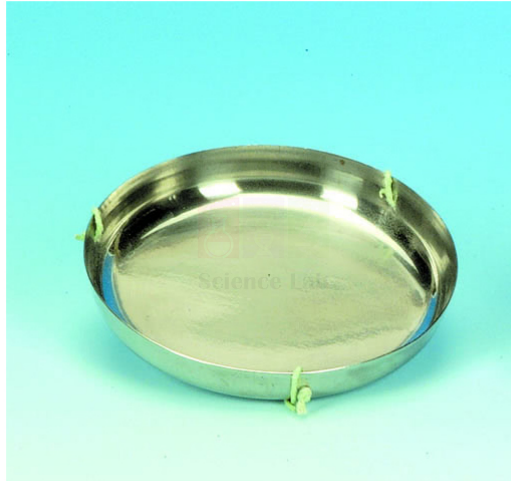

THE LAB EQUIPMENT

Email : sales@thelabequipment.com

Phone: +91-8759245890

Product Name :

Scale Pan, Brass

Product Code :

SLE/LB/27

Description :

75mm diameter with suspension cords and hook.

Contact Science Lab for your Educational School Science Lab Equipments. We are best scientific educational lab equipments, scientific equipments manufacturers, scientific lab equipment manufacturers, scientific lab plasticware, scientific laboratory equipment manufacturer, scientific laboratory equipment supplier.