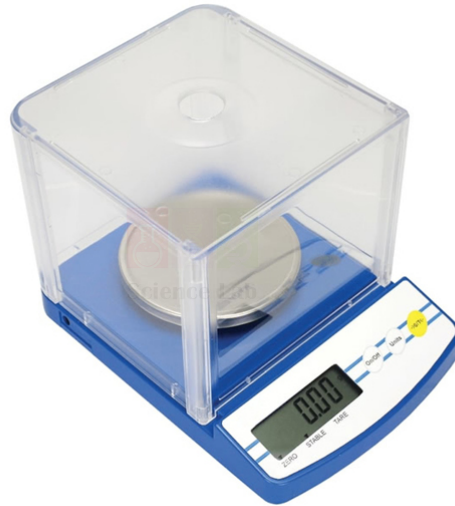

THE LAB EQUIPMENT

Email : sales@thelabequipment.com

Phone: +91-8759245890

Product Name :

Compact Balance 300g

Product Code :

SLE/LB/23

Website: <https://thelabequipment.com>, **Email:** sales@thelabequipment.com

plot. no.296. Sector 5. Vaishali. Ghaziabad. Uttar Pradesh 201010