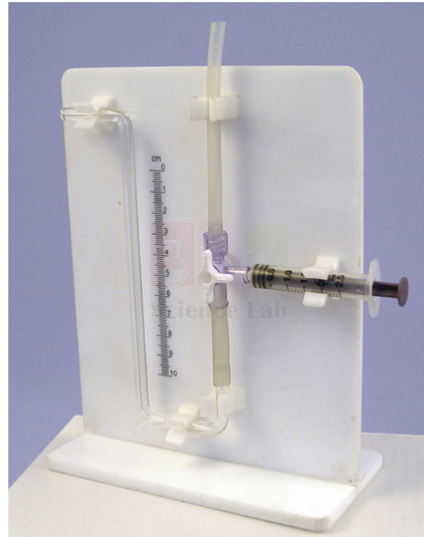

THE LAB EQUIPMENT

Email : sales@thelabequipment.com

Phone: +91-8759245890

Product Name :

Potometer Apparatus

Product Code :

SLE/EBT/21

Description :

Allows the students to measure transpiration with minimal risk of breakages.

The apparatus is submerged and the specimen placed in the tube.

When transpiration occurs, the bubble within the capillary moves.

A syringe is used to zero the scale.

The apparatus has only one glass component (the capillary tube) and is mounted on a strong backing plate.

The apparatus can also be used to measure humidity by connecting a porous pot.

Used to show transpiration which occurs in small plant shoots.

Contact Science Lab for your Educational School Science Lab Equipments. We are best laboratory equipments suppliers, laboratory glass equipments, math lab kits, mathematics lab equipment manufacturers, mathematics lab equipments, mathematics lab equipments manufacturers.