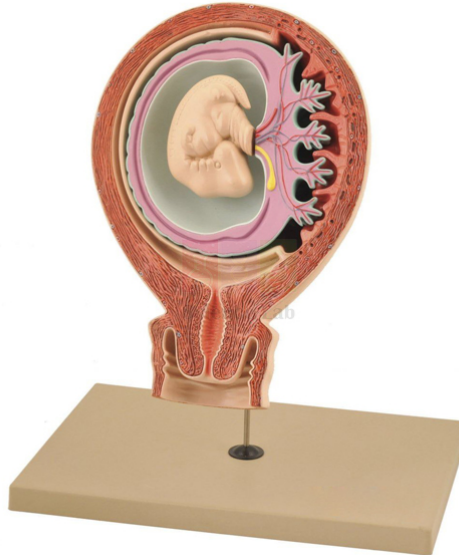

THE LAB EQUIPMENT

Email : sales@thelabequipment.com

Phone: +91-8759245890

Product Name :

Human Foetus Model

Product Code :

SLE/A/160

Description :

Three part model of the human foetus showing the relationship between the foetus, foetus membrane and the uterus.

Contact Science Lab for your Educational School Science Lab Equipments. We are best educational laboratory instrument suppliers, educational laboratory instruments exporters, educational laboratory microscopes, educational laboratory suppliers, educational physics lab equipments, educational science equipments.