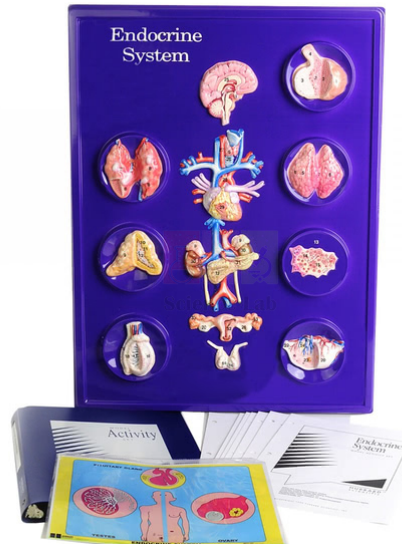

THE LAB EQUIPMENT

Email : sales@thelabequipment.com

Phone: +91-8759245890

Product Name :

Endocrine System Model Activity Set

Product Code :

SLE/A/155

Description :

Seven endocrine glands are depicted in whole and a magnified section in detail, as well as closely related organs.

Included: are the pituitary, thyroid, parathyroid and adrenal glands, as well as the pancreas, ovaries and testes.