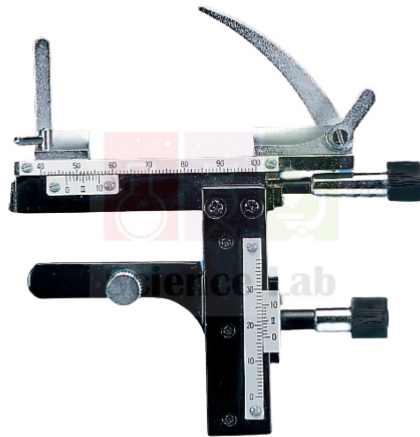

THE LAB EQUIPMENT

Email : sales@thelabequipment.com

Phone: +91-8759245890

Product Name :

Student Graduated Mechanical Stage

Product Code :

SLE/M/65

Description :

Mechanical Stage: Fits Scope Models CFL Series and Cadre Series Only.

Two Locating Pins: 1-1/4" (33mm) apart

Extended Length: 6-1/4" (160mm)

Extended Width: 5-1/4" (135mm)

Contact ScienceLab for your Educational School Science Lab Equipments. We are best maths lab equipment manufacturers in india, physics lab equipments manufacturers, school educational equipments, school lab equipment manufacturer, school lab equipments manufacturers in india, scientific educational lab equipment.