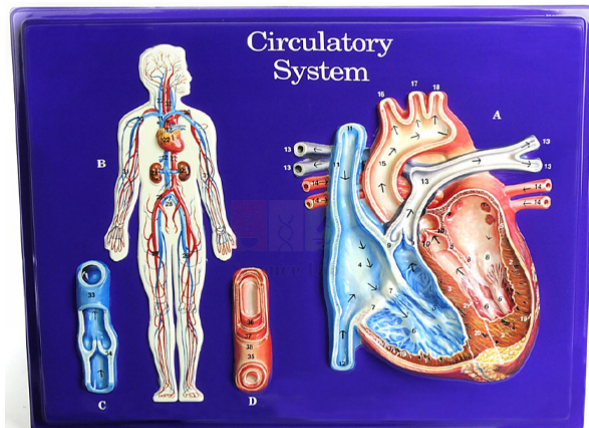

THE LAB EQUIPMENT

Email : sales@thelabequipment.com

Phone: +91-8759245890

Product Name :

Circulatory System Model Activity Set

Product Code :

SLE/BL/17

Description :

Set includes a full-color markable model of durable vinyl and an activity guide with background information, basic understandings, teacher-developed activities, a glossary, a key to model structures, color transparencies and a blackline master. The circulation process is reinforced with a colorful three-overlay transparency of the heart. A cutaway view of the interior of the heart can be seen and studied. Trace vessels throughout the body while viewing an enlarged cutaway section of a vein and an artery.