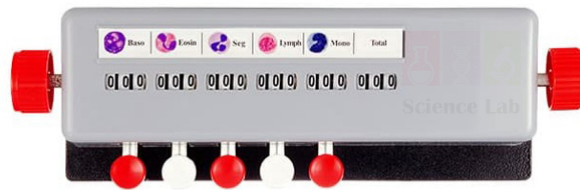

THE LAB EQUIPMENT

Email : sales@thelabequipment.com

Phone: +91-8759245890

Product Name :

Manual Differential Cell Counter

Product Code :

SLE/CL/74

Description :

Description

Audio signal indicates reaching one hundred cells counted

Separate lever resets all figures to zero

Counts up to 100 cells, 3 digit readout

Manual, mechanical 5-unit counter with totalizer for differential blood cell count

Above each key, the name and picture of particular cell is indicated

Soft key touch and convenient key placement minimizes fatigue

Five keys of Leucocytes, in example, Baso, Eosin, Neutro, Lympho and Mono