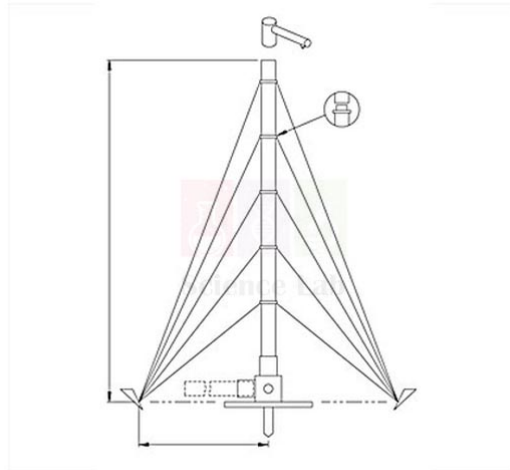

THE LAB EQUIPMENT

Email : sales@thelabequipment.com

Phone: +91-8759245890

Product Name :

Portable Antenna Aluminium, 12m

Product Code :

SLE/CME/06

Description :

Technical Specifications:

Portable antenna mast kit: four-section collapsible mast, rope guys, erection kit, ground plate, masthead gibbet and halyard pulley

Guy radius: 6m

Wind loading: 12kg overhead load, 144km/h (90mph)

Height: 12m pulled out

Weight: 28.4kg

Weight and Volume:

Estimated weight: 34.4kg

Estimated volume: 0.25cbm

Contact Science Lab for your Educational School Science Lab Equipments. We are best school educational lab equipments manufacturers, school lab equipment export, school lab equipment exporter, school lab equipment manufacturer, school lab equipment manufacturers, school lab equipment manufacturers in india.

Website: <https://thelabequipment.com>, **Email:** sales@thelabequipment.com

plot. no.296. Sector 5. Vaishali. Ghaziabad. Uttar Pradesh 201010