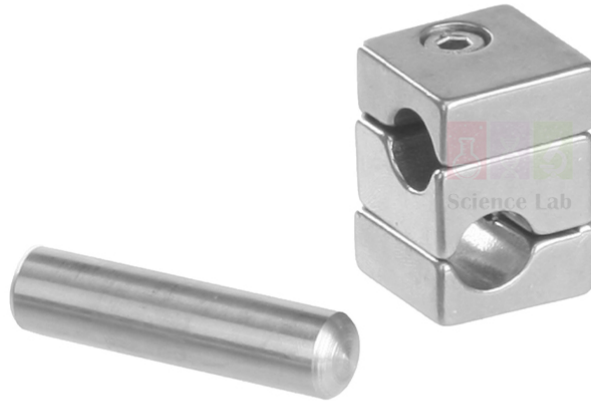

THE LAB EQUIPMENT

Email : [sales@thelabequipment.com](mailto:sales@thelabequipment.com)

Phone: +91-8759245890

**Product Name :**

Squared Bosshead

**Product Code :**

SLE/BH/13

## Description :

With hexagon socket screws.

Combination possibility for adjustment of the angle from 0-360°: Connection bar (d=12 mm x 50 mm)

Material	d/Ø	Angle
18/10 Stainless	12-13 x 12-13	90
18/10 Stainless	12	-